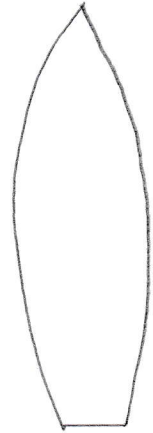

THIMBLE PIP BUNNY FACES

OUTER EAR
(Cut 4)

INNER EAR
(Cut 2)

2 1/2 INCH

2 INCH

1 1/2 INCH

© Susan Flemming 2015

Scale in Inches