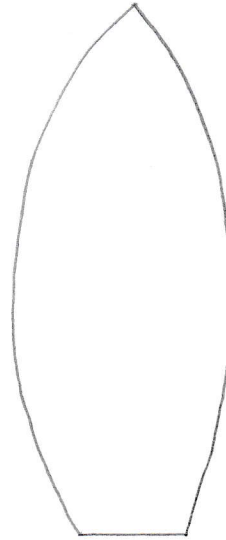

THIMBLE PIP BUNNY FACES

OUTER EAR
(Cut 4)

INNER EAR
(Cut 2)

2 1/2 INCH

2 INCH

1 1/2 INCH

© Susan Flemming 2015

Scale in Inches